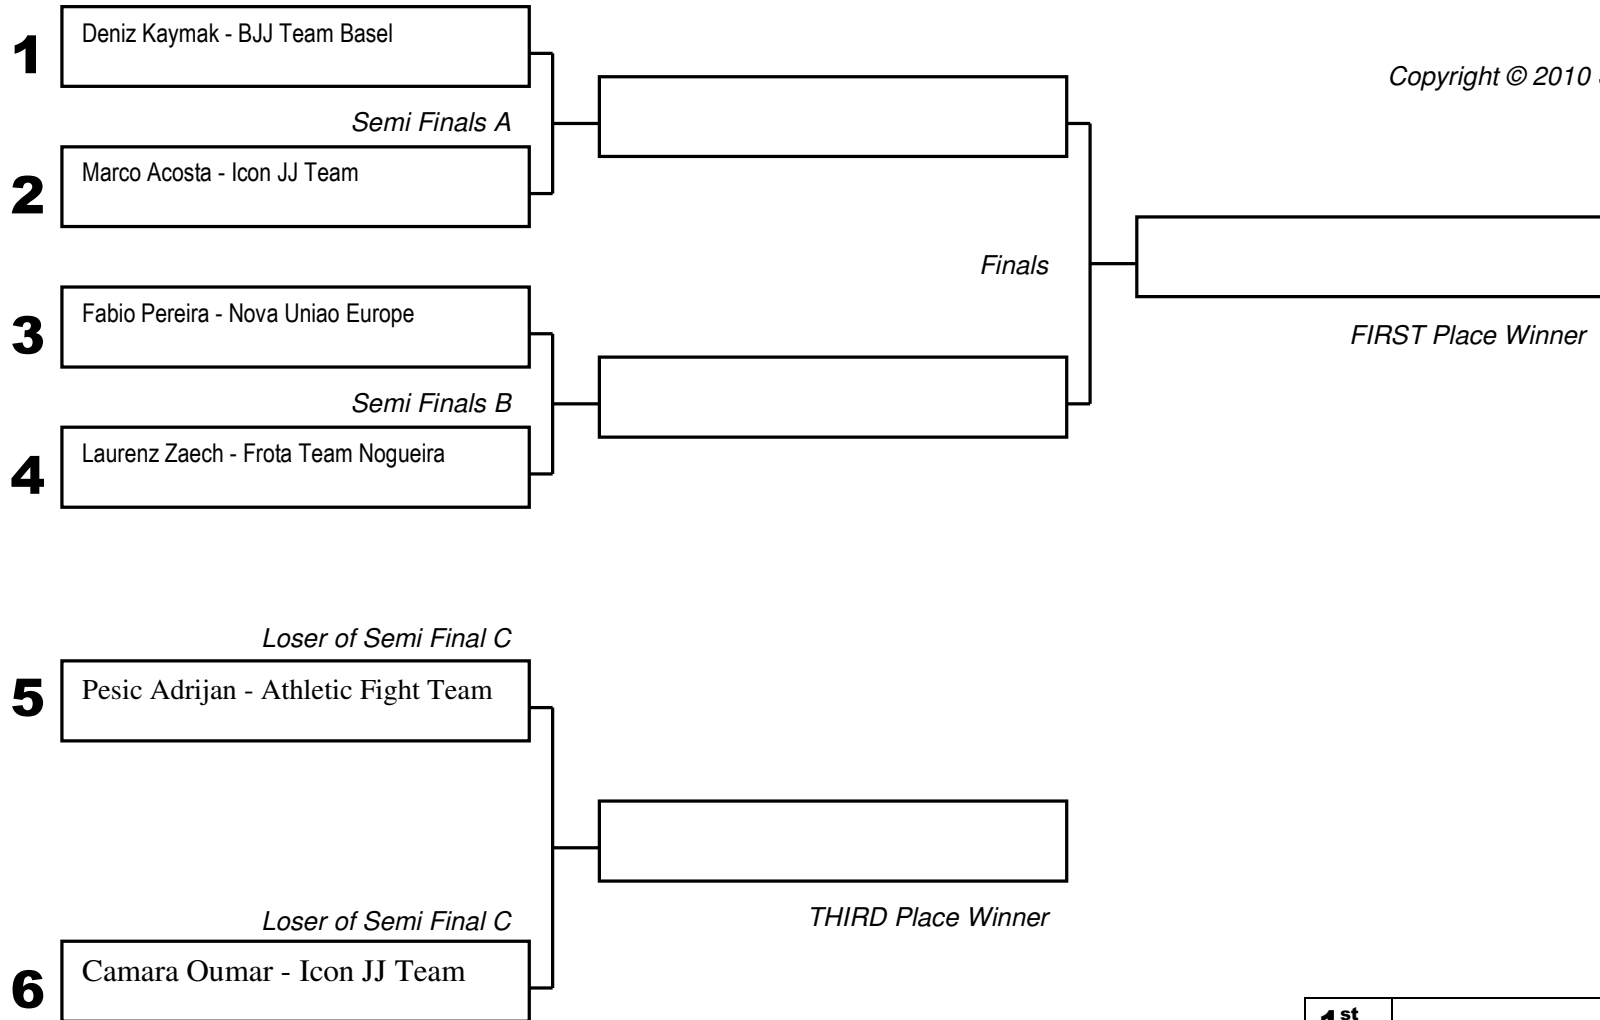

Tournament Name: Open Bern ADULT CATEGORIES / WHITE - 82.3

Division: _____

Copyright © 2010 STRONGVON LLC

1st	
2nd	
3rd	
4th	

MAT: _____ Name: _____ Signature: _____