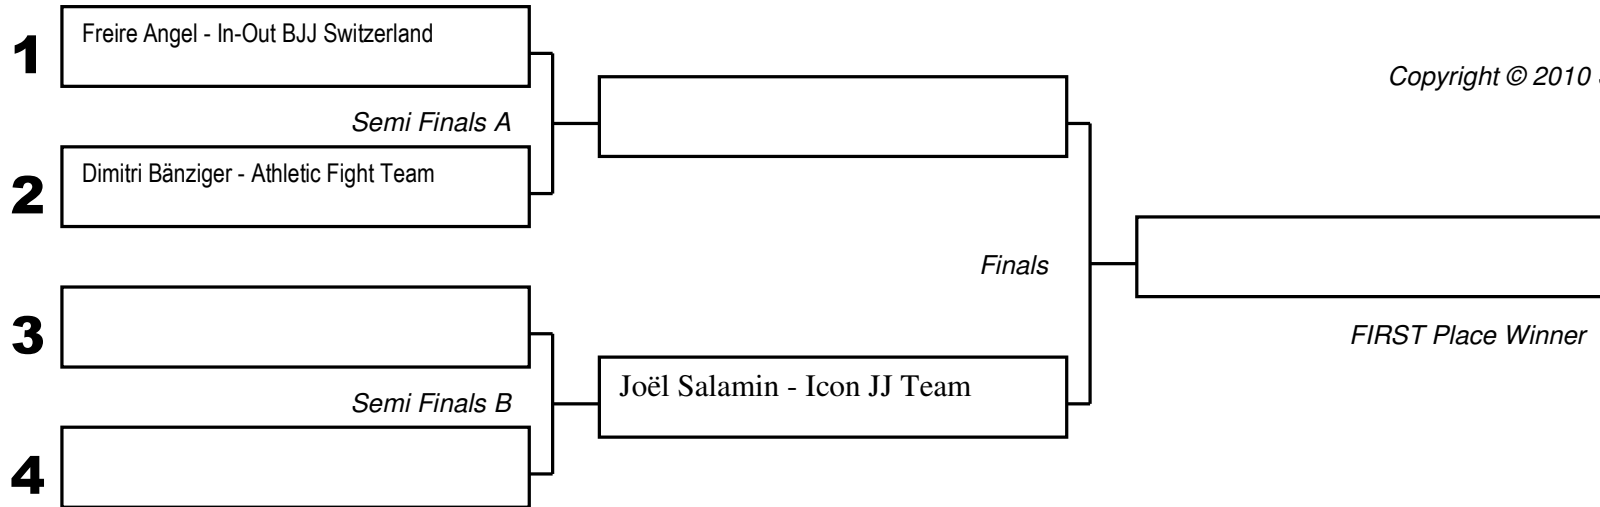

Tournament Name: Open Bern ADULT CATEGORIES / BLUE -70

Division: _____

Copyright © 2010 STRONGVON LLC