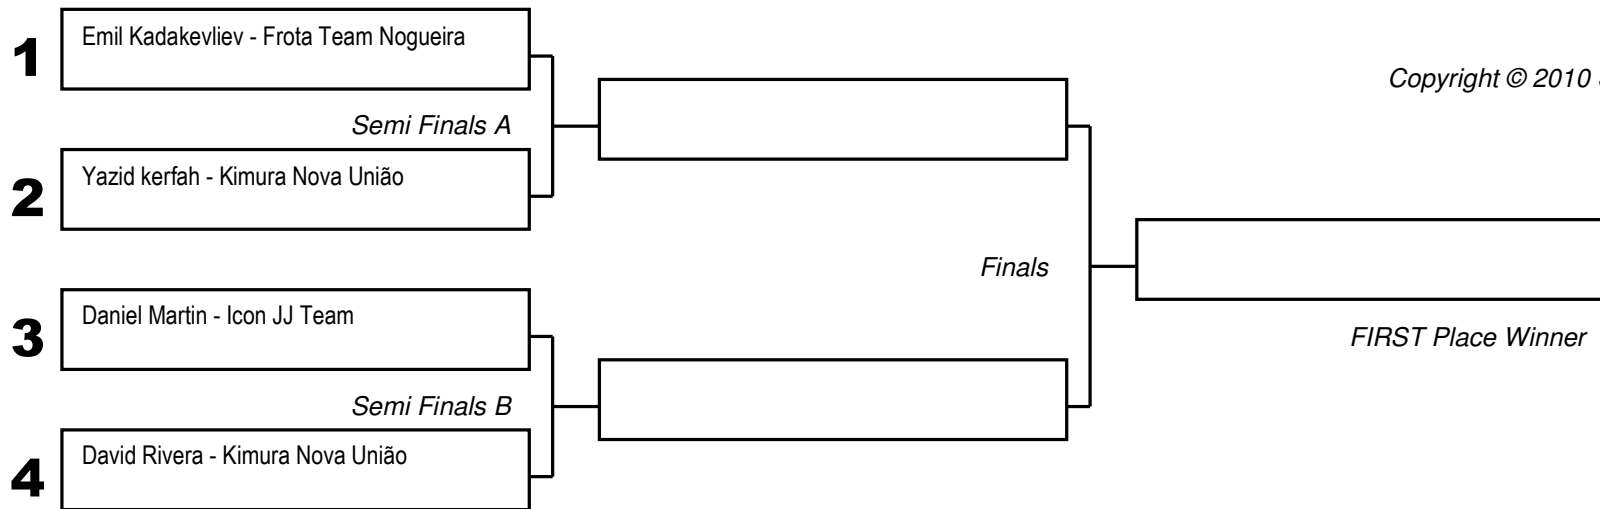

Tournament Name: Open Bern ADULT CATEGORIES / PURPLE -82.3

Division: _____

Copyright © 2010 STRONGVON LLC