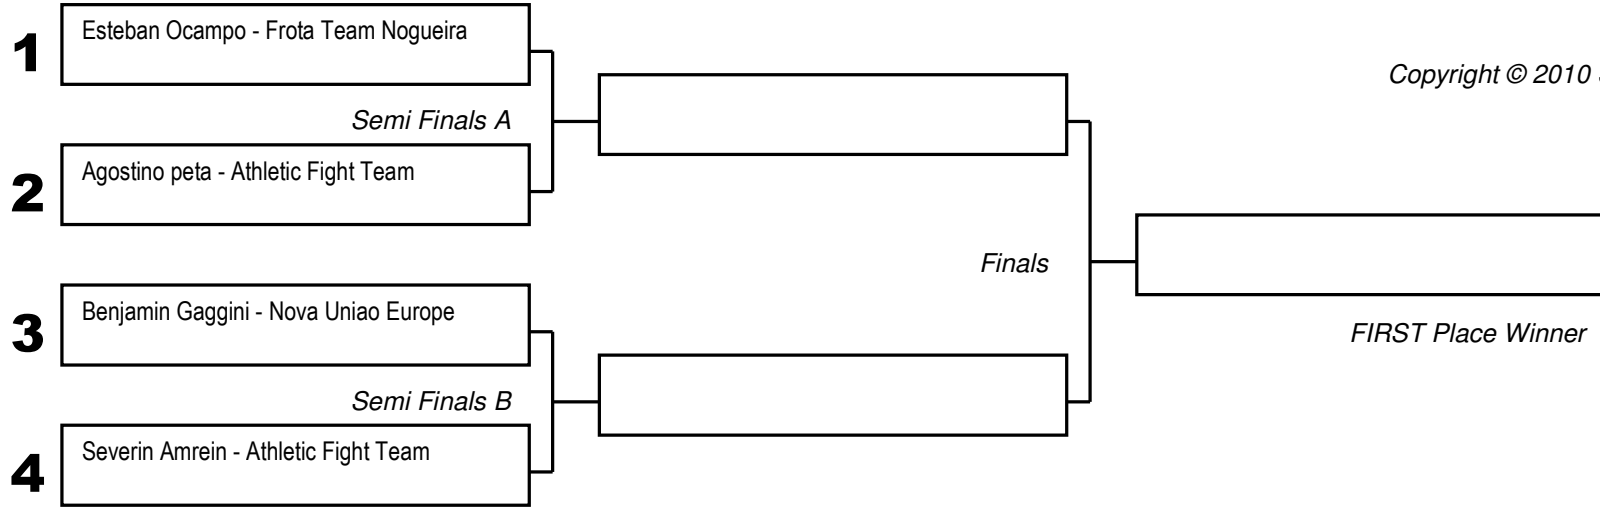

Tournament Name: Open Bern ADULT CATEGORIES / WHITE -94.3

Division: _____

Copyright © 2010 STRONGVON LLC