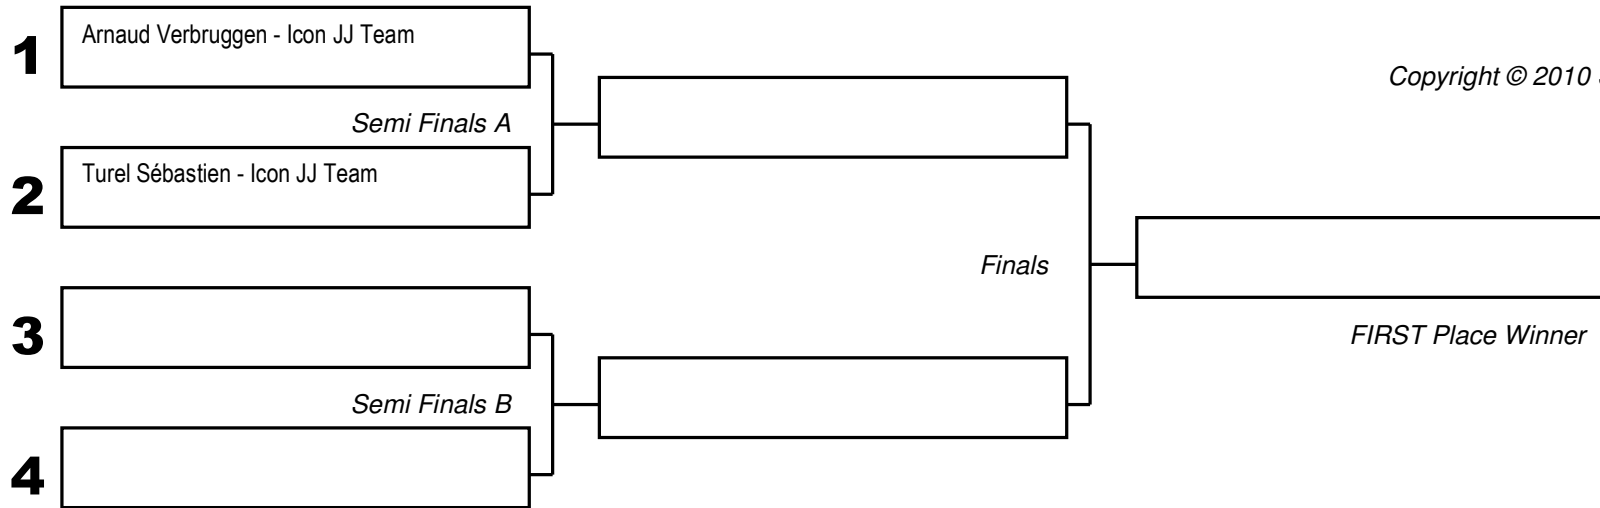

Tournament Name: Open Bern ADULT CATEGORIES / WHITE -76

Division: _____

Copyright © 2010 STRONGVON LLC