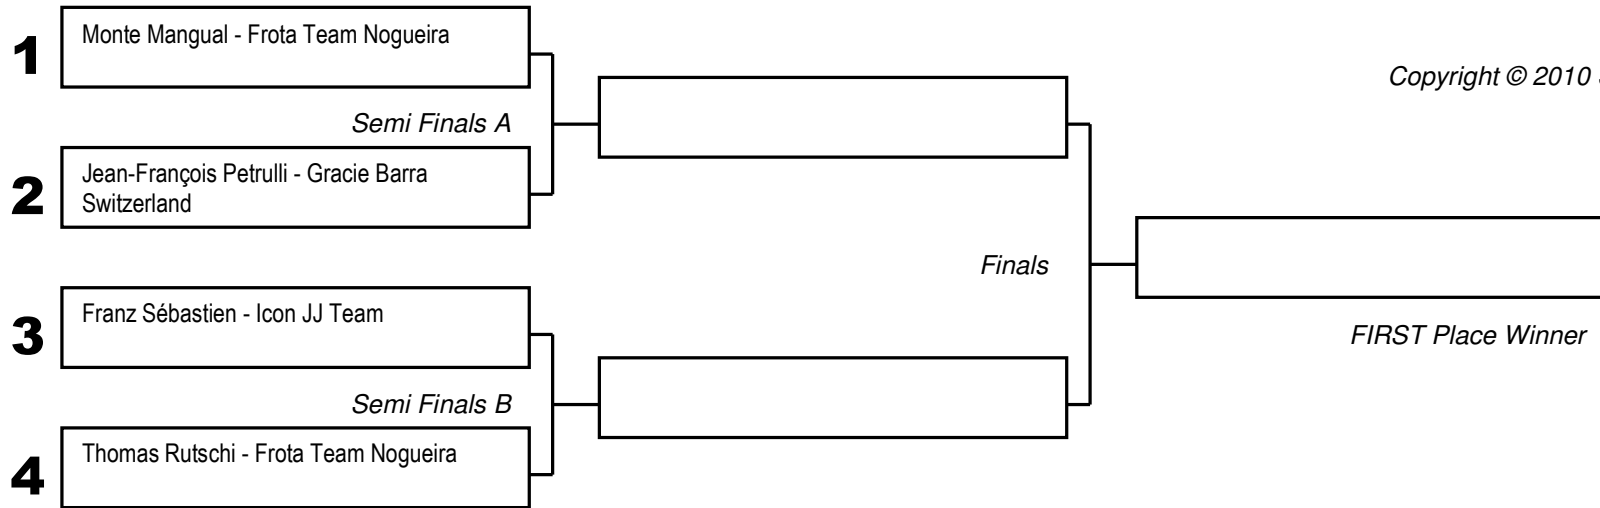

Tournament Name: Open Bern MASTER CLASSES/ BLUE -82.3

Division: _____

Copyright © 2010 STRONGVON LLC